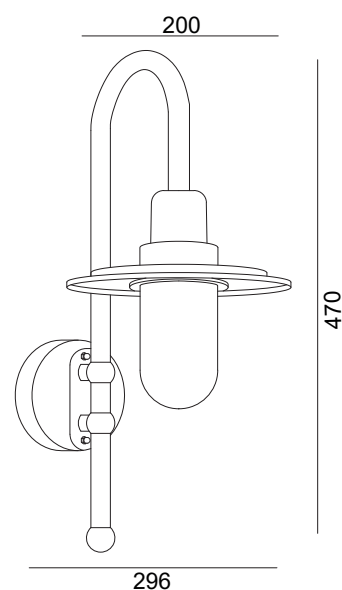

TECHNICAL DATA

**TYPE**

Professional LED for Exterior Lighting.

DIMENSION DRAW

Model:	Fiore LO
Format:	Rectangular
Location:	Exterior
Wattage:	E27 Max40W
Materials:	Aluminium
Product Dimension:	470*296*200mm
IP Code:	54
Fixation:	Wall